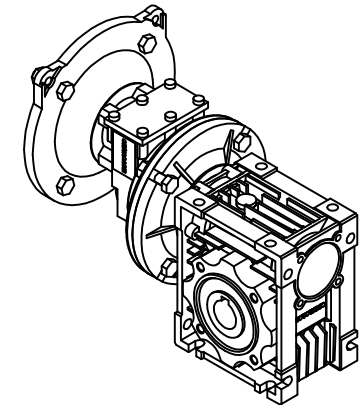

REDUCER SPEC	
MODEL	HA31+050
SERVICE FACTOR	1.1
RATIO	58.8
OUTPUT [rpm]	28.4
OUTPUT TORQUE [Nm]	85
WEIGHT [kg]	5.5

MOTOR SPEC	
MODEL	TA/71B5-220/380V
POWER [kW]	0.37
POLE, PHASE	4P, 3PHASE
INPUT [rpm]	1670
BRAKE	NO
WEIGHT [kg]	5.9

OUTPUT HOLLOW SHAFT

**한국 (주)한국체인모터**

Tel. 032-815-8888 Fax. 815-8020  
www.hcmfa.com

PROJECT				MOTOVARIO			
DRAWN	SEO Y.S	DATE		REV	A	SCALE	1:1
CHECKED	KIM J.S	DATE		UNIT	MM	PAGE	-
APPROVED	LEE J.Y	DATE					