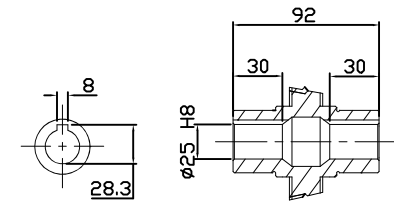

REDUCER SPEC	
MODEL	HA31+050
SERVICE FACTOR	1.1
RATIO	58.8
OUTPUT [rpm]	28.4
OUTPUT TORQUE [Nm]	85
WEIGHT [kg]	5.5

MOTOR SPEC	
MODEL	TA/71B5-220/380V
POWER [kW]	0.37
POLE, PHASE	4P, 3PHASE
INPUT [rpm]	1670
BRAKE	NO
WEIGHT [kg]	5.9

OUTPUT HOLLOW SHAFT

**한국 (주)한국체인모터**

Tel. 032-815-8888 Fax. 815-8020  
www.hcmfa.com

PROJECT				MOTOVARIO			
DRAWN	SEO Y.S	DATE		REV	A	SCALE	1:1
CHECKED	KIM J.S	DATE		UNIT	MM	PAGE	-
APPROVED	LEE J.Y	DATE					