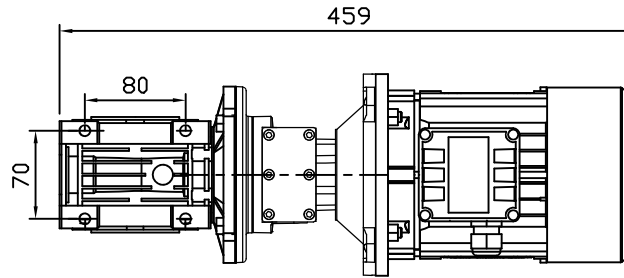

REDUCER SPEC	
MODEL	HA31+050
SERVICE FACTOR	1.1
RATIO	58.8
OUTPUT [rpm]	28.4
OUTPUT TORQUE [Nm]	85
WEIGHT [kg]	5.5

MOTOR SPEC	
MODEL	TA/71B5-220/380V
POWER [kW]	0.37
POLE, PHASE	4P, 3PHASE
INPUT [rpm]	1670
BRAKE	NO
WEIGHT [kg]	5.9

OUTPUT HOLLOW SHAFT

**한국 (주)한국체인모터**

Tel. 032-815-8888 Fax. 815-8020  
www.hcmfa.com

PROJECT				MOTOVARIO			
DRAWN	SEO Y.S	DATE		REV	A	SCALE	1:1
CHECKED	KIM J.S	DATE		UNIT	MM	PAGE	-
APPROVED	LEE J.Y	DATE					