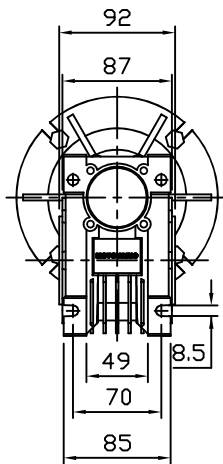

REDUCER SPEC	
MODEL	HA31+050
SERVICE FACTOR	1.1
RATIO	58.8
OUTPUT [rpm]	28.4
OUTPUT TORQUE [Nm]	85
WEIGHT [kg]	5.5

MOTOR SPEC	
MODEL	TA/71B5-220/380V
POWER [kW]	0.37
POLE, PHASE	4P, 3PHASE
INPUT [rpm]	1670
BRAKE	NO
WEIGHT [kg]	5.9

OUTPUT HOLLOW SHAFT

**한국 (주)한국체인모터**

Tel. 032-815-8888 Fax. 815-8020  
www.hcmfa.com

PROJECT				MOTOVARIO			
DRAWN	SEO Y.S	DATE		REV	A	SCALE	1:1
CHECKED	KIM J.S	DATE		UNIT	MM	PAGE	-
APPROVED	LEE J.Y	DATE					