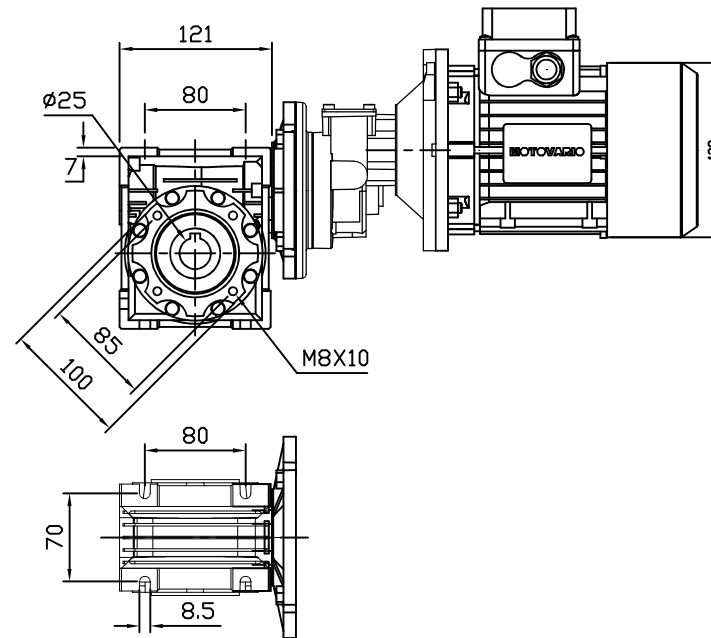

REDUCER SPEC	
MODEL	HA31+050
SERVICE FACTOR	1.1
RATIO	58.8
OUTPUT [rpm]	28.4
OUTPUT TORQUE [Nm]	85
WEIGHT [kg]	5.5

MOTOR SPEC	
MODEL	TA/71B5-220/380V
POWER [kW]	0.37
POLE, PHASE	4P, 3PHASE
INPUT [rpm]	1670
BRAKE	NO
WEIGHT [kg]	5.9

OUTPUT HOLLOW SHAFT

**한국 (주)한국체인모터**

Tel. 032-815-8888 Fax. 815-8020  
www.hcmfa.com

PROJECT				MOTOVARIO			
DRAWN	SEO Y.S	DATE		REV	A	SCALE	1:1
CHECKED	KIM J.S	DATE		UNIT	MM	PAGE	-
APPROVED	LEE J.Y	DATE					