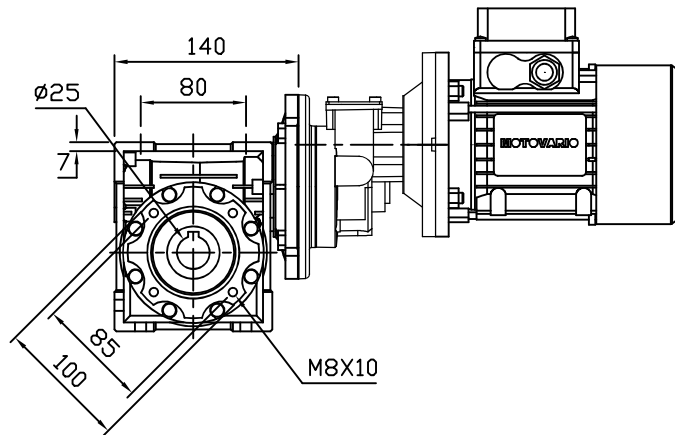

REDUCER SPEC	
MODEL	HA31+050
SERVICE FACTOR	1.3
RATIO	189
OUTPUT [rpm]	8.9
OUTPUT TORQUE [Nm]	109
WEIGHT [kg]	5.4

MOTOR SPEC	
MODEL	TA/63B5-220/380V
POWER [kW]	0.18
POLE, PHASE	4P, 3PHASE
INPUT [rpm]	1680
BRAKE	NO
WEIGHT [kg]	4.2

OUTPUT HOLLOW SHAFT

**한국 (주)한국체인모터**

Tel. 032-815-8888 Fax. 815-8020  
www.hcmfa.com

PROJECT		MOTOVARIO					
DRAWN	SEO Y.S	DATE		REV	A	SCALE	1:1
CHECKED	KIM J.S	DATE		UNIT	MM	PAGE	-
APPROVED	LEE J.Y	DATE					