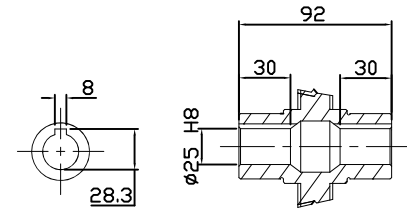

REDUCER SPEC	
MODEL	HA31+050
SERVICE FACTOR	1.3
RATIO	189
OUTPUT [rpm]	8.9
OUTPUT TORQUE [Nm]	109
WEIGHT [kg]	5.4

MOTOR SPEC	
MODEL	TA/63B5-220/380V
POWER [kW]	0.18
POLE, PHASE	4P, 3PHASE
INPUT [rpm]	1680
BRAKE	NO
WEIGHT [kg]	4.2

OUTPUT HOLLOW SHAFT

**한국 (주)한국체인모터**

Tel. 032-815-8888 Fax. 815-8020  
www.hcmfa.com

PROJECT		MOTOVARIO					
DRAWN	SEO Y.S	DATE		REV	A	SCALE	1:1
CHECKED	KIM J.S	DATE		UNIT	MM	PAGE	-
APPROVED	LEE J.Y	DATE					