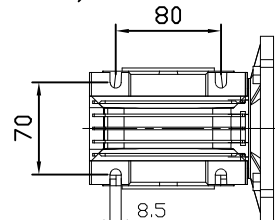

REDUCER SPEC	
MODEL	HA31+050
SERVICE FACTOR	1.3
RATIO	189
OUTPUT [rpm]	8.9
OUTPUT TORQUE [Nm]	109
WEIGHT [kg]	5.4

MOTOR SPEC	
MODEL	TA/63B5-220/380V
POWER [kW]	0.18
POLE, PHASE	4P, 3PHASE
INPUT [rpm]	1680
BRAKE	NO
WEIGHT [kg]	4.2

OUTPUT HOLLOW SHAFT

**한국 (주)한국체인모터**

Tel. 032-815-8888 Fax. 815-8020  
www.hcmfa.com

PROJECT		MOTOVARIO					
DRAWN	SEO Y.S	DATE		REV	A	SCALE	1:1
CHECKED	KIM J.S	DATE		UNIT	MM	PAGE	-
APPROVED	LEE J.Y	DATE					