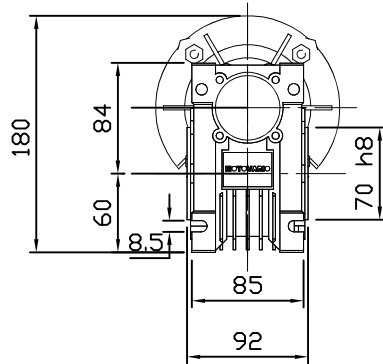

REDUCER SPEC	
MODEL	HA31+050
SERVICE FACTOR	1.3
RATIO	189
OUTPUT [rpm]	8.9
OUTPUT TORQUE [Nm]	109
WEIGHT [kg]	5.4

MOTOR SPEC	
MODEL	TA/63B5-220/380V
POWER [kW]	0.18
POLE, PHASE	4P, 3PHASE
INPUT [rpm]	1680
BRAKE	NO
WEIGHT [kg]	4.2

OUTPUT HOLLOW SHAFT

**한국 (주)한국체인모터**

Tel. 032-815-8888 Fax. 815-8020  
www.hcmfa.com

PROJECT		MOTOVARIO					
DRAWN	SEO Y.S	DATE		REV	A	SCALE	1:1
CHECKED	KIM J.S	DATE		UNIT	MM	PAGE	-
APPROVED	LEE J.Y	DATE					