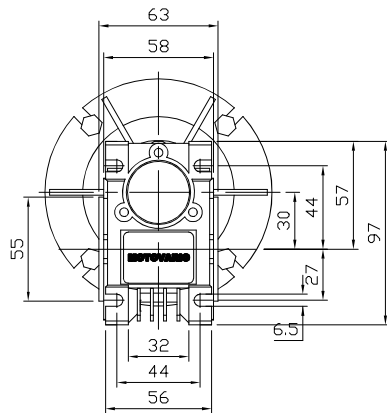

REDUCER SPEC	
MODEL	NMRV 030
SERVICE FACTOR	5.8
RATIO	7.5
OUTPUT [rpm]	208.8
OUTPUT TORQUE [Nm]	3
WEIGHT [kg]	1.2

MOTOR SPEC	
MODEL	TA/56B4-220/380V
POWER [kW]	0.09
POLE, PHASE	4P, 3PHASE
INPUT [rpm]	1670
BRAKE	NO
WEIGHT [kg]	3.6

OUTPUT HOLLOW SHAFT

**한국 (주)한국체인모터**

Tel. 032-815-8888 Fax. 815-8020  
www.hcmfa.com

PROJECT		MOTOVARIO					
DRAWN	SEO Y.S	DATE		REV	A	SCALE	1:1
CHECKED	KIM J.S	DATE		UNIT	MM	PAGE	-
APPROVED	LEE J.Y	DATE					