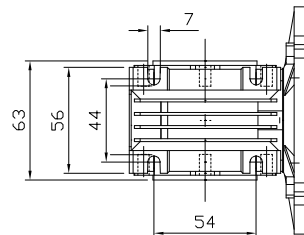

REDUCER SPEC	
MODEL	NMRV 030
SERVICE FACTOR	5.8
RATIO	7.5
OUTPUT [rpm]	208.8
OUTPUT TORQUE [Nm]	3
WEIGHT [kg]	1.2

MOTOR SPEC	
MODEL	TA/56B4-220/380V
POWER [kW]	0.09
POLE, PHASE	4P, 3PHASE
INPUT [rpm]	1670
BRAKE	NO
WEIGHT [kg]	3.6

OUTPUT HOLLOW SHAFT

**한국 (주)한국체인모터**

Tel. 032-815-8888 Fax. 815-8020  
www.hcmfa.com

PROJECT		MOTOVARIO					
DRAWN	SEO Y.S	DATE		REV	A	SCALE	1:1
CHECKED	KIM J.S	DATE		UNIT	MM	PAGE	-
APPROVED	LEE J.Y	DATE					