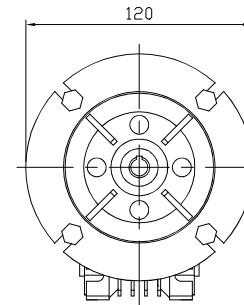

REDUCER SPEC	
MODEL	NMRV 030
SERVICE FACTOR	5.8
RATIO	7.5
OUTPUT [rpm]	208.8
OUTPUT TORQUE [Nm]	3
WEIGHT [kg]	1.2

MOTOR SPEC	
MODEL	TA/56B4-220/380V
POWER [kW]	0.09
POLE, PHASE	4P, 3PHASE
INPUT [rpm]	1670
BRAKE	NO
WEIGHT [kg]	3.6

OUTPUT HOLLOW SHAFT

**한국 (주)한국체인모터**

Tel. 032-815-8888 Fax. 815-8020  
www.hcmfa.com

PROJECT		MOTOVARIO					
DRAWN	SEO Y.S	DATE		REV	A	SCALE	1:1
CHECKED	KIM J.S	DATE		UNIT	MM	PAGE	-
APPROVED	LEE J.Y	DATE					