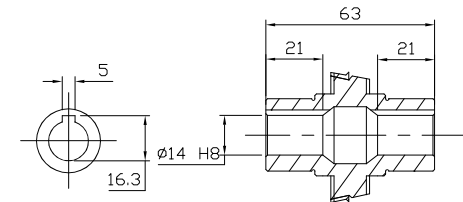

REDUCER SPEC	
MODEL	NMRV 030
SERVICE FACTOR	5.8
RATIO	7.5
OUTPUT [rpm]	208.8
OUTPUT TORQUE [Nm]	3
WEIGHT [kg]	1.2

MOTOR SPEC	
MODEL	TA/56B4-220/380V
POWER [kW]	0.09
POLE, PHASE	4P, 3PHASE
INPUT [rpm]	1670
BRAKE	NO
WEIGHT [kg]	3.6

OUTPUT HOLLOW SHAFT

**한국 (주)한국체인모터**

Tel. 032-815-8888 Fax. 815-8020  
www.hcmfa.com

PROJECT		MOTOVARIO					
DRAWN	SEO Y.S	DATE		REV	A	SCALE	1:1
CHECKED	KIM J.S	DATE		UNIT	MM	PAGE	-
APPROVED	LEE J.Y	DATE					