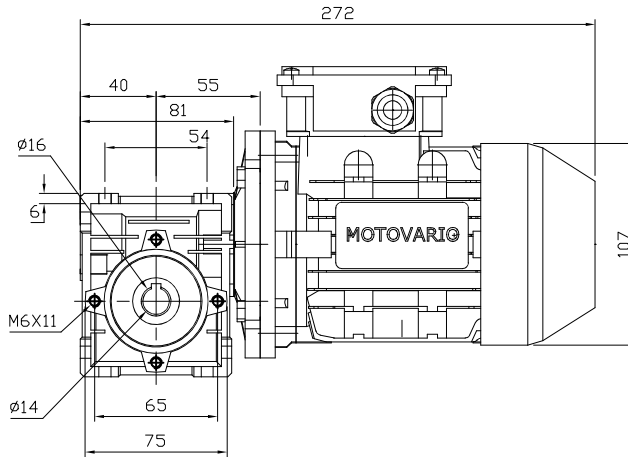

REDUCER SPEC	
MODEL	NMRV 030
SERVICE FACTOR	5.8
RATIO	7.5
OUTPUT [rpm]	208.8
OUTPUT TORQUE [Nm]	3
WEIGHT [kg]	1.2

MOTOR SPEC	
MODEL	TA/56B4-220/380V
POWER [kW]	0.09
POLE, PHASE	4P, 3PHASE
INPUT [rpm]	1670
BRAKE	NO
WEIGHT [kg]	3.6

OUTPUT HOLLOW SHAFT

**한국 (주)한국체인모터**

Tel. 032-815-8888 Fax. 815-8020  
www.hcmfa.com

PROJECT		MOTOVARIO					
DRAWN	SEO Y.S	DATE		REV	A	SCALE	1:1
CHECKED	KIM J.S	DATE		UNIT	MM	PAGE	-
APPROVED	LEE J.Y	DATE					