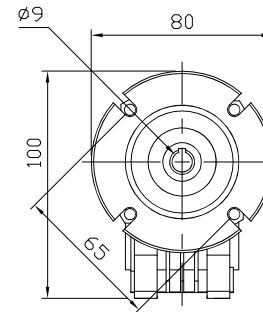

REDUCER SPEC	
MODEL	NMRV 025
SERVICE FACTOR	1
RATIO	40
OUTPUT [rpm]	41.8
OUTPUT TORQUE [Nm]	12
WEIGHT [kg]	0.7

MOTOR SPEC	
MODEL	TA/56B4-220/380V
POWER [kW]	0.09
POLE, PHASE	4P, 3PHASE
INPUT [rpm]	1670
BRAKE	NO
WEIGHT [kg]	3.6

OUTPUT HOLLOW SHAFT

**한국 (주)한국체인모터**

Tel. 032-815-8888 Fax. 815-8020  
www.hcmfa.com

PROJECT		MOTOVARIO					
DRAWN	SEO Y.S	DATE		REV	A	SCALE	1:1
CHECKED	KIM J.S	DATE		UNIT	MM	PAGE	-
APPROVED	LEE J.Y	DATE					