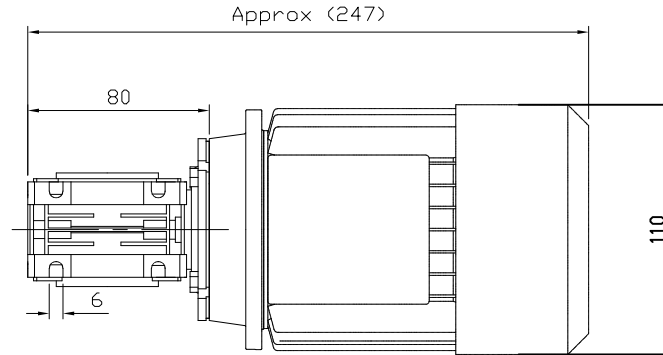

REDUCER SPEC	
MODEL	NMRV 025
SERVICE FACTOR	1
RATIO	40
OUTPUT [rpm]	41.8
OUTPUT TORQUE [Nm]	12
WEIGHT [kg]	0.7

MOTOR SPEC	
MODEL	TA/56B4-220/380V
POWER [kW]	0.09
POLE, PHASE	4P, 3PHASE
INPUT [rpm]	1670
BRAKE	NO
WEIGHT [kg]	3.6