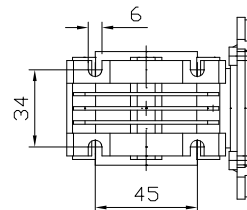

REDUCER SPEC	
MODEL	NMRV 025
SERVICE FACTOR	1
RATIO	40
OUTPUT [rpm]	41.8
OUTPUT TORQUE [Nm]	12
WEIGHT [kg]	0.7

MOTOR SPEC	
MODEL	TA/56B4-220/380V
POWER [kW]	0.09
POLE, PHASE	4P, 3PHASE
INPUT [rpm]	1670
BRAKE	NO
WEIGHT [kg]	3.6

OUTPUT HOLLOW SHAFT

**한국 (주)한국체인모터**

Tel. 032-815-8888 Fax. 815-8020  
www.hcmfa.com

PROJECT		MOTOVARIO					
DRAWN	SEO Y.S	DATE		REV	A	SCALE	1:1
CHECKED	KIM J.S	DATE		UNIT	MM	PAGE	-
APPROVED	LEE J.Y	DATE					