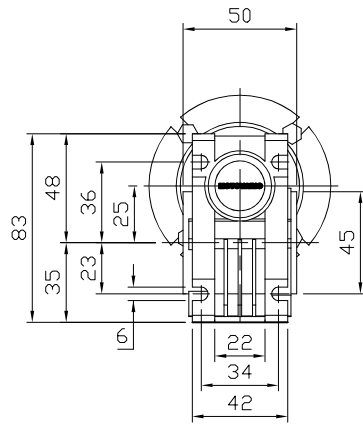

REDUCER SPEC	
MODEL	NMRV 025
SERVICE FACTOR	1
RATIO	40
OUTPUT [rpm]	41.8
OUTPUT TORQUE [Nm]	12
WEIGHT [kg]	0.7

MOTOR SPEC	
MODEL	TA/56B4-220/380V
POWER [kW]	0.09
POLE, PHASE	4P, 3PHASE
INPUT [rpm]	1670
BRAKE	NO
WEIGHT [kg]	3.6

OUTPUT HOLLOW SHAFT

**한국 (주)한국체인모터**

Tel. 032-815-8888 Fax. 815-8020  
www.hcmfa.com

PROJECT		MOTOVARIO					
DRAWN	SEO Y.S	DATE		REV	A	SCALE	1:1
CHECKED	KIM J.S	DATE		UNIT	MM	PAGE	-
APPROVED	LEE J.Y	DATE					