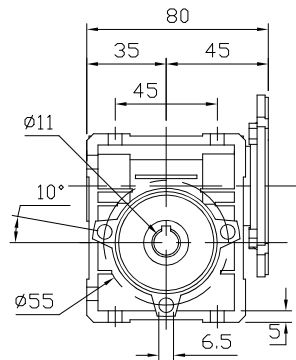

REDUCER SPEC	
MODEL	NMRV 025
SERVICE FACTOR	1
RATIO	40
OUTPUT [rpm]	41.8
OUTPUT TORQUE [Nm]	12
WEIGHT [kg]	0.7

MOTOR SPEC	
MODEL	TA/56B4-220/380V
POWER [kW]	0.09
POLE, PHASE	4P, 3PHASE
INPUT [rpm]	1670
BRAKE	NO
WEIGHT [kg]	3.6

OUTPUT HOLLOW SHAFT

**한국 (주)한국체인모터**

Tel. 032-815-8888 Fax. 815-8020  
www.hcmfa.com

PROJECT		MOTOVARIO					
DRAWN	SEO Y.S	DATE		REV	A	SCALE	1:1
CHECKED	KIM J.S	DATE		UNIT	MM	PAGE	-
APPROVED	LEE J.Y	DATE					