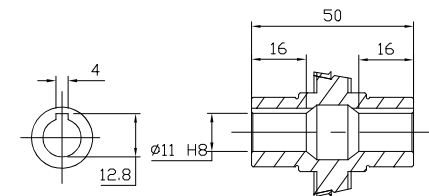

REDUCER SPEC	
MODEL	NMRV 025
SERVICE FACTOR	1
RATIO	40
OUTPUT [rpm]	41.8
OUTPUT TORQUE [Nm]	12
WEIGHT [kg]	0.7

MOTOR SPEC	
MODEL	TA/56B4-220/380V
POWER [kW]	0.09
POLE, PHASE	4P, 3PHASE
INPUT [rpm]	1670
BRAKE	NO
WEIGHT [kg]	3.6

OUTPUT HOLLOW SHAFT

**한국 (주)한국체인모터**

Tel. 032-815-8888 Fax. 815-8020  
www.hcmfa.com

PROJECT		MOTOVARIO					
DRAWN	SEO Y.S	DATE		REV	A	SCALE	1:1
CHECKED	KIM J.S	DATE		UNIT	MM	PAGE	-
APPROVED	LEE J.Y	DATE					